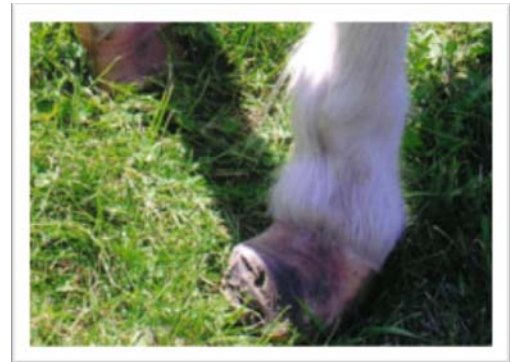

## HONEY

Honey has gone to the Rainbow Bridge to join Teddy because of the long term degeneration of her crippled hooves had stifled her ability to walk and her bones were beginning to protrude through her feet. Despite all the efforts of our Vets and Farriers we could not fix what someone had done to Honey by not taking the time to do her feet.

We know that Honey is with Teddy at Rainbow Bridge.